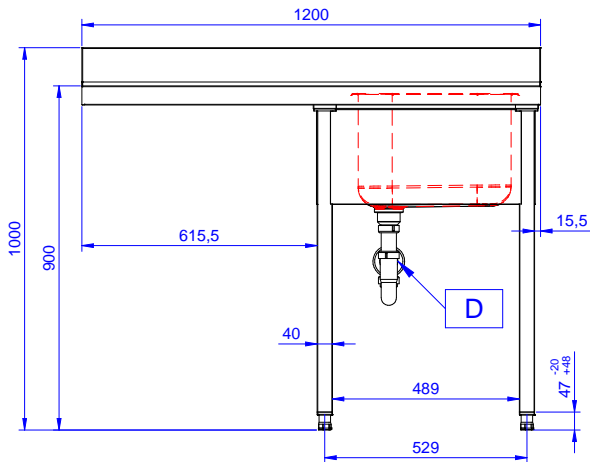

Front

Side

Key Information:

External dimensions, Width:	1200 mm
133192 (NSBD1217L)	1200 mm
External dimensions, Depth:	700 mm
External dimensions, Height:	1000 mm
Upstand Dimensions, Height:	100 mm
Upstand Dimensions, Depth:	13 mm
Upstand Dimensions, Radius:	R=11
Bowls number	1
Bowl dimensions	400x500xH320
Net weight:	32.3 kg