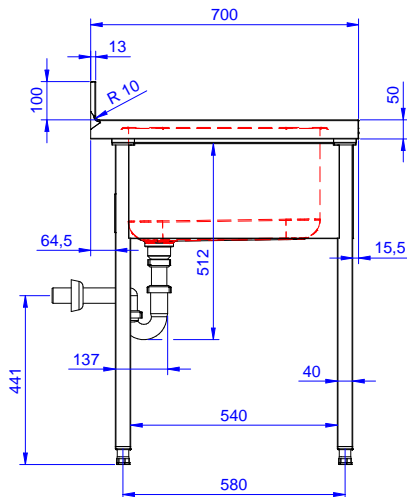

Key Information:

External dimensions, Width:	1200 mm
133192 (NSBD1217L)	1200 mm
External dimensions, Depth:	700 mm
External dimensions, Height:	1000 mm
Upstand Dimensions, Height:	100 mm
Upstand Dimensions, Depth:	13 mm
Upstand Dimensions, Radius:	R=11
Bowls number	1
Bowl dimensions	400x500xH320
Net weight:	32.3 kg