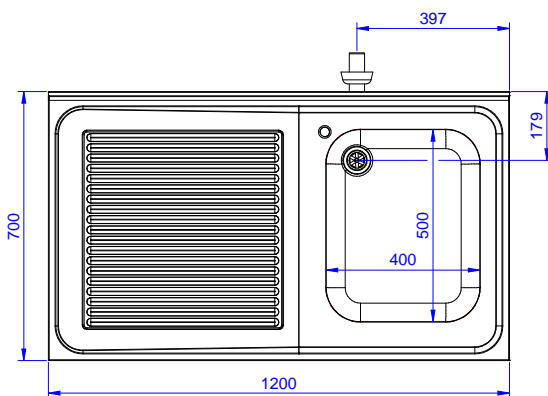

### Optional Accessories

- Set of 4 wheels (2 with brake) PNC 855150   
d. 100mm for tables and sinks  
(total height on wheels= 993 mm)
- Elbow operated mixer tap with PNC 855322   
spout 3/4", single hole
- Elbow operated mixer tap with PNC 855323   
short spout 3/4", single hole
- Foot operated mixer tap (hot PNC 855328   
and cold) with spout 3/4"

### Key Information:

External dimensions, Width:	1200 mm
133192 (NSBD1217L)	1200 mm
External dimensions, Depth:	700 mm
External dimensions, Height:	1000 mm
Upstand Dimensions, Height:	100 mm
Upstand Dimensions, Depth:	13 mm
Upstand Dimensions, Radius:	R=11
Bowls number	1
Bowl dimensions	400x500xH320
Net weight:	32.3 kg